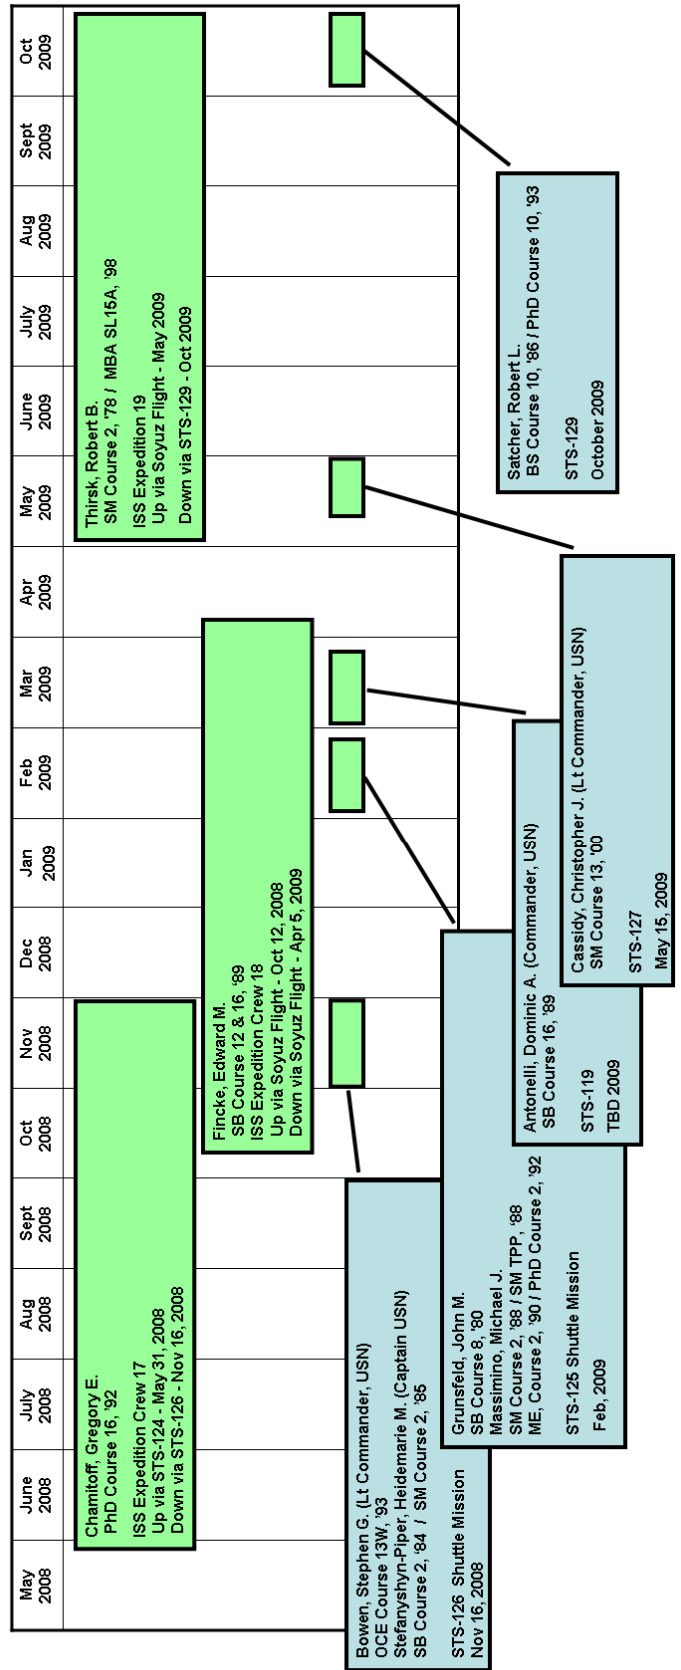

MIT Alums In Space – Four, At The Same Time!

There have been many times in which two MIT astronauts have been in space at the same time (6 Space Shuttle missions and 1 Apollo mission), but for the first time in NASA history, four MIT astronauts will be in space simultaneously in November, 2008:

Greg Chamitoff is currently on the International Space Station (ISS)
E. Mike Fincke (Colonel USAF) will fly to the ISS on Oct 12, 2008 via a Soyuz spacecraft
Heidemarie Stefanyshyn-Piper (Captain USN) and **Stephen Bowen** (Lt Commander USN) will fly to the ISS on Shuttle Mission STS-126, tentatively scheduled for Nov 16, 2008.

Greg Chamitoff will return to Earth with Heidemarie and Stephen via Shuttle Mission STS-126 and Mike will stay on the ISS through April 2009.

From May 2008 to May 2009, a MIT Astronaut will be a member of every Shuttle and ISS Expedition mission. A total of nine MIT Astronauts will be in space from May 2008 to May 2009, and four of the nine will be going to space for the first time: Greg Chamitoff, Stephen Bowen, Dominic Antonelli, and Christopher Cassidy.

Stay tuned to our website www.mithouston.org for the latest NASA mission status!